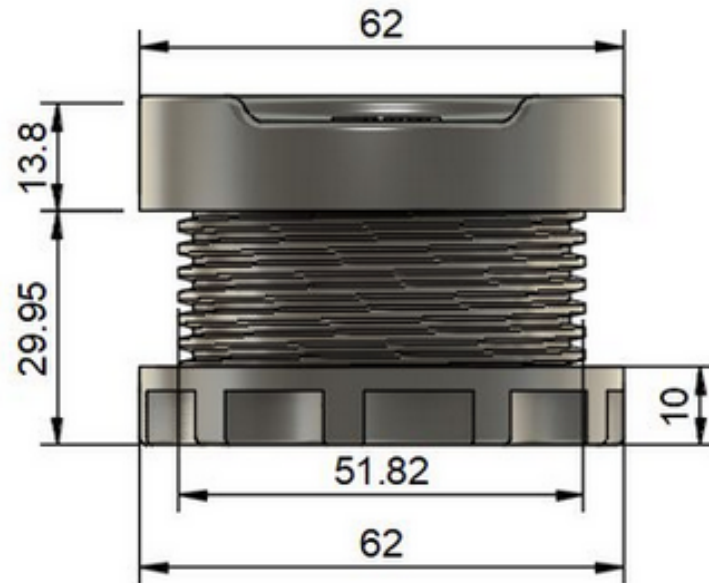

[www.BTIGAUGES.com](http://www.BTIGAUGES.com)

*G3 52mm Multi-Integration OLED CAN gauge*

All measurements in mm