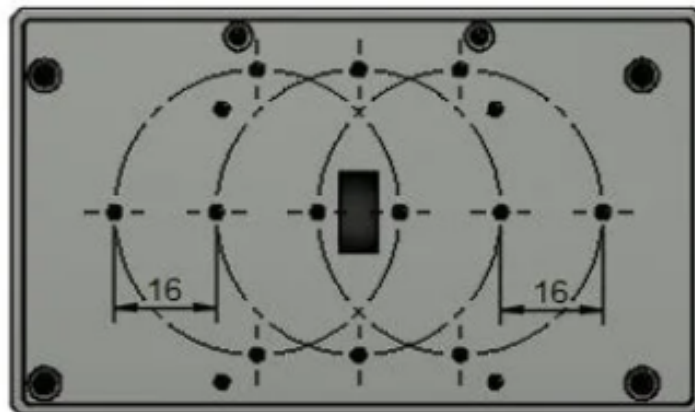

## BTI 3.5 G2 cup mount dimensions

All Dimensions  
are in millimeters

52mm cup  
mounting points

52mm Cup may be  
shifted 16mm from  
center to  
accomodate MKIV  
Supra mount.